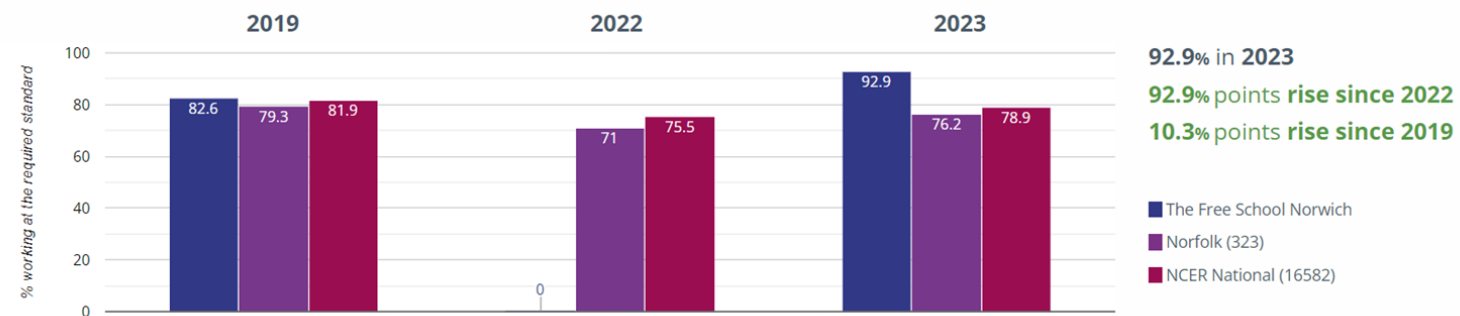

National Test Data 2022-2023

EYFS

★ Good Level Of Development

Year 1 Phonics Screening Check

🗣️ Year 1: Working At

Key Stage 1 SATs

RWM - attaining EXS or better

RWM - attaining GDS

KS2 SATs

RWM - achieved standard

RWM - high attainers