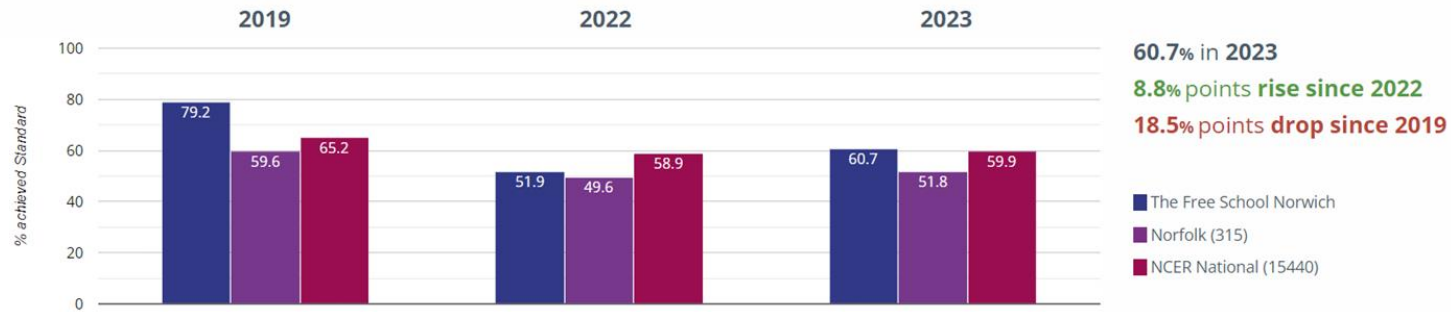

National Test Data 2022-2023

EYFS

★ Good Level Of Development

Year 1 Phonics Screening Check

🗣️ Year 1: Working At

Key Stage 1 SATs

RWM - attaining EXS or better

RWM - attaining GDS

KS2 SATs

RWM - achieved standard

RWM - high attainers