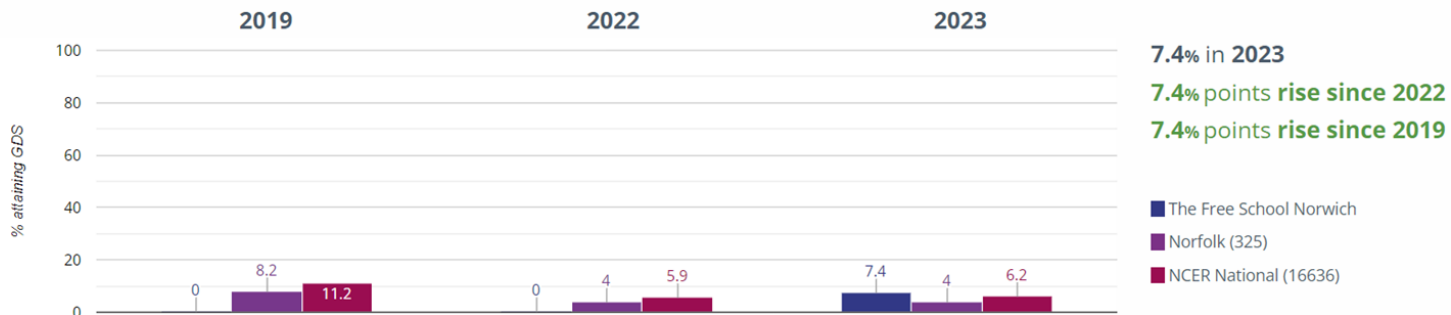

National Test Data 2022-2023

EYFS

★ Good Level Of Development

Year 1 Phonics Screening Check

🗣️ Year 1: Working At

Key Stage 1 SATs

RWM - attaining EXS or better

RWM - attaining GDS

KS2 SATs

RWM - achieved standard

RWM - high attainers