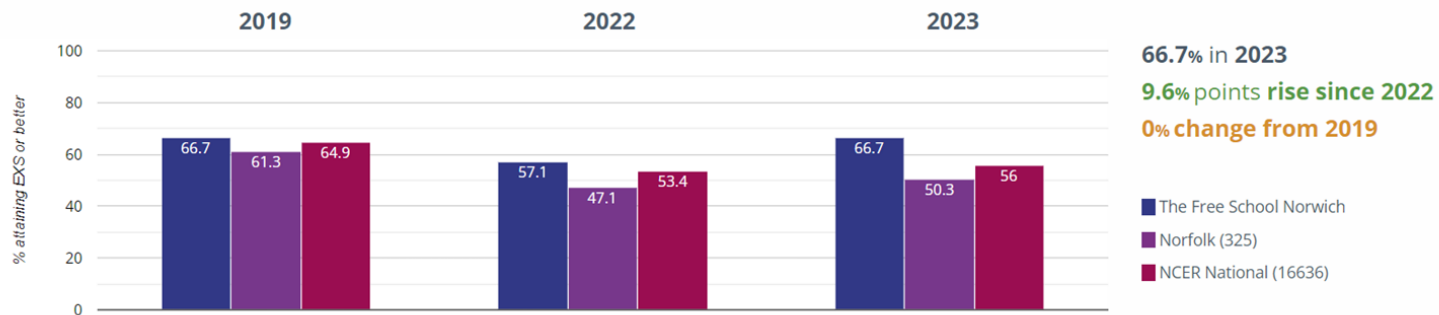

National Test Data 2022-2023

EYFS

★ Good Level Of Development

Year 1 Phonics Screening Check

🗣️ Year 1: Working At

Key Stage 1 SATs

RWM - attaining EXS or better

RWM - attaining GDS

KS2 SATs

RWM - achieved standard

RWM - high attainers