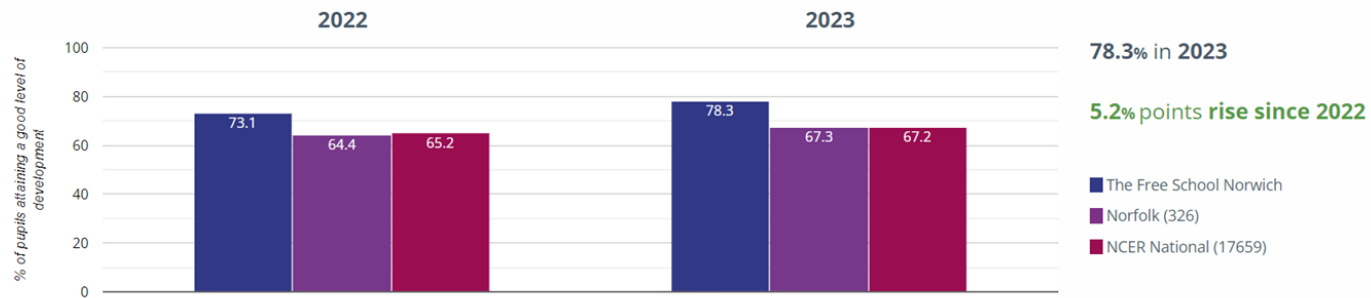

National Test Data 2022-2023

EYFS

★ Good Level Of Development

Year 1 Phonics Screening Check

🗣️ Year 1: Working At

Key Stage 1 SATs

RWM - attaining EXS or better

RWM - attaining GDS

KS2 SATs

RWM - achieved standard

RWM - high attainers